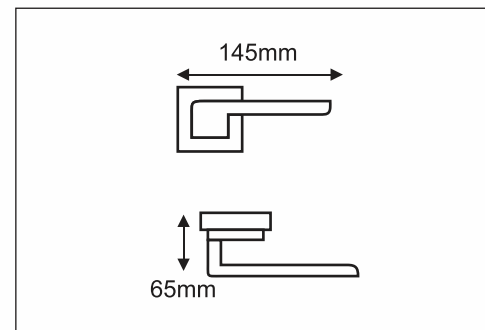

BRIGA MVM015

ARRETA MVM014