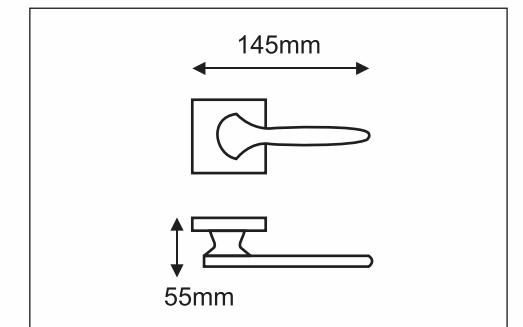

Black Copper(BCC)

Chrome Polish(CP)

Available CY/KY Plate in 8"/10"

YES, JUST A HANDLE - NOT A FLOWER.

EYE MVM026

Antique Brass(AB)

Steel Satin Matt(SSM)

Black Copper(BCC)