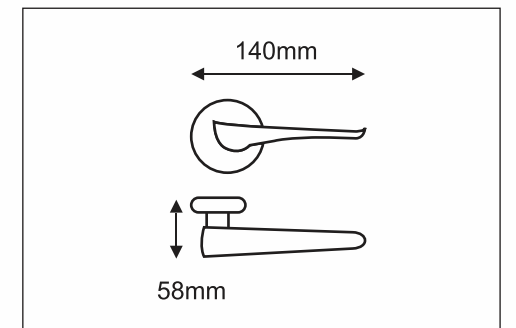

Black Gold(BCG)

Steel Satin Matt(SSM)

Black Silver(BCS)

Chrome Polish(CP)

Available CY/KY Plate in 8"/10"

Door handle will be more tabular with no defined edge and accompanied by curved edge.

ELITE MVM019

Antique Brass(AB)