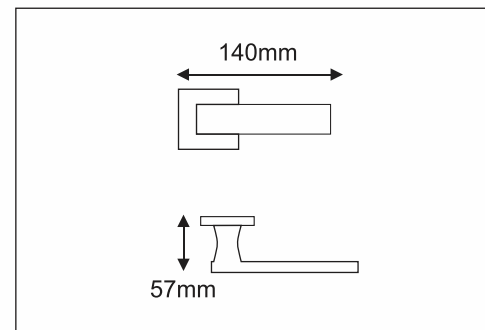

ELITE MVM019

BAMBOO MVM018

Bamboo is a woody grass, which has become a popular material choice in architecture and design projects. Its shape is so intricate & artistic that we inspired our self to craft a mortise out of it.