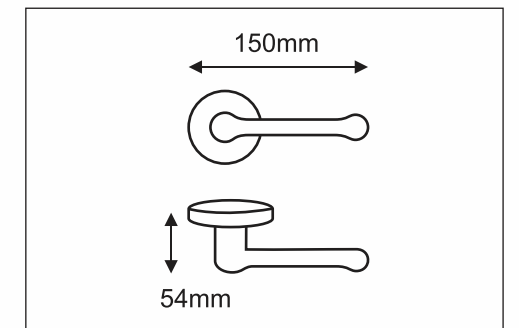

LOFFEL MVM031

Antique Brass(AB)

Steel Satin Matt(SSM)

Black Glossy(BC)

Copper Antique Matt(CA)

Available CY/KY Plate in 8"/10"

Combining simplicity & versatility these Round Rose handle set are crafted for lightness.