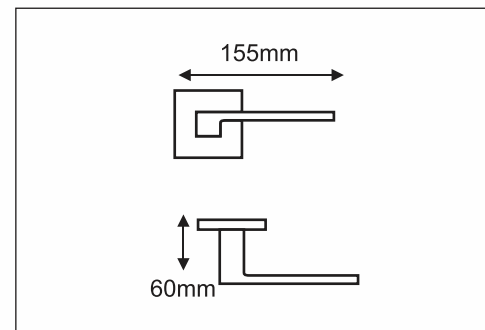

BANCO MVM008

CERO MVM007