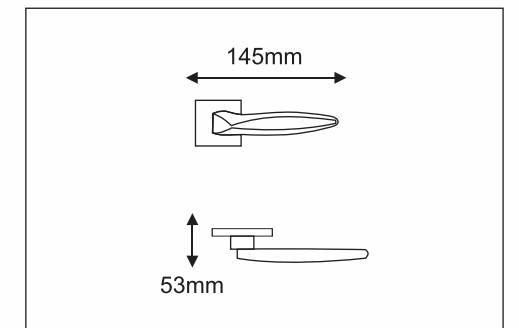

EYE MVM026

How the door handle feels in your hand??

you will likely be using this handle countless times everyday. so you want to ensure it feel good in your hand.