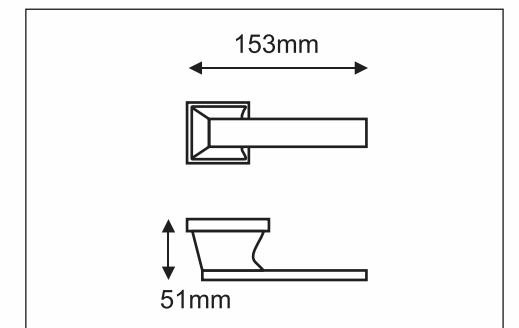

GIZA MVM030

Antique Brass(AB)

Steel Satin Matt(SSM)

Black Copper(BCC)

Copper Antique Matt(CA)

Available CY/KY Plate in 8"/10"

Idea of handle comes from world famous heritage 'the GIZA PYRAMID'. that was almost elementary, looking like absence of a rose.