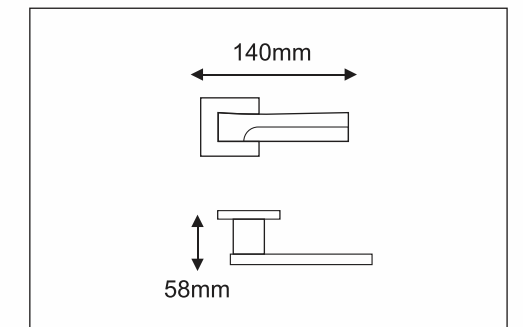

HARDY_{MVM024}

Antique Brass(AB)

Steel Satin Matt(SSM)

Copper Antique Glossy(CA)

Chrome Polish(CP)

Available CY/KY Plate in 8"/10"

Hardy is an almost necessary completion of edge, designed for situations where it is appropriate to use a simple and rigorous model, and therefore mainly for modern and essential environment.