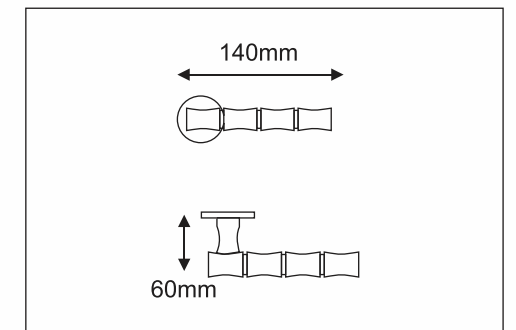

Bamboo is a woody grass, which has become a popular material choice in architecture and design projects. Its shape is so intricate & artistic that we inspired our self to craft a mortise out of it.