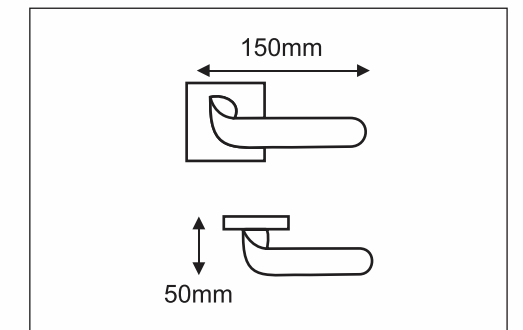

BANCO MVM008

CERO MVM007