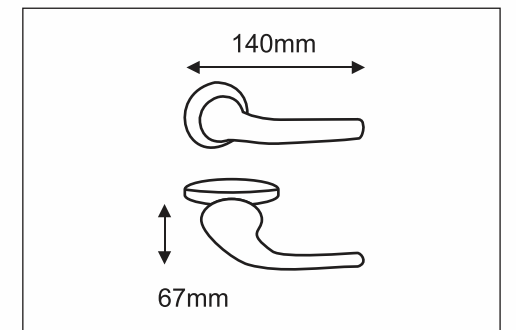

Chrome Polish(CP)

Available CY/KY Plate in 8"/10"

It's geometry is based on the modulation of a single oval section. as the handle bends by 90 degree, its gives body to image of lever.

BRIGA MVM015

Antique Brass Glossy(AB)