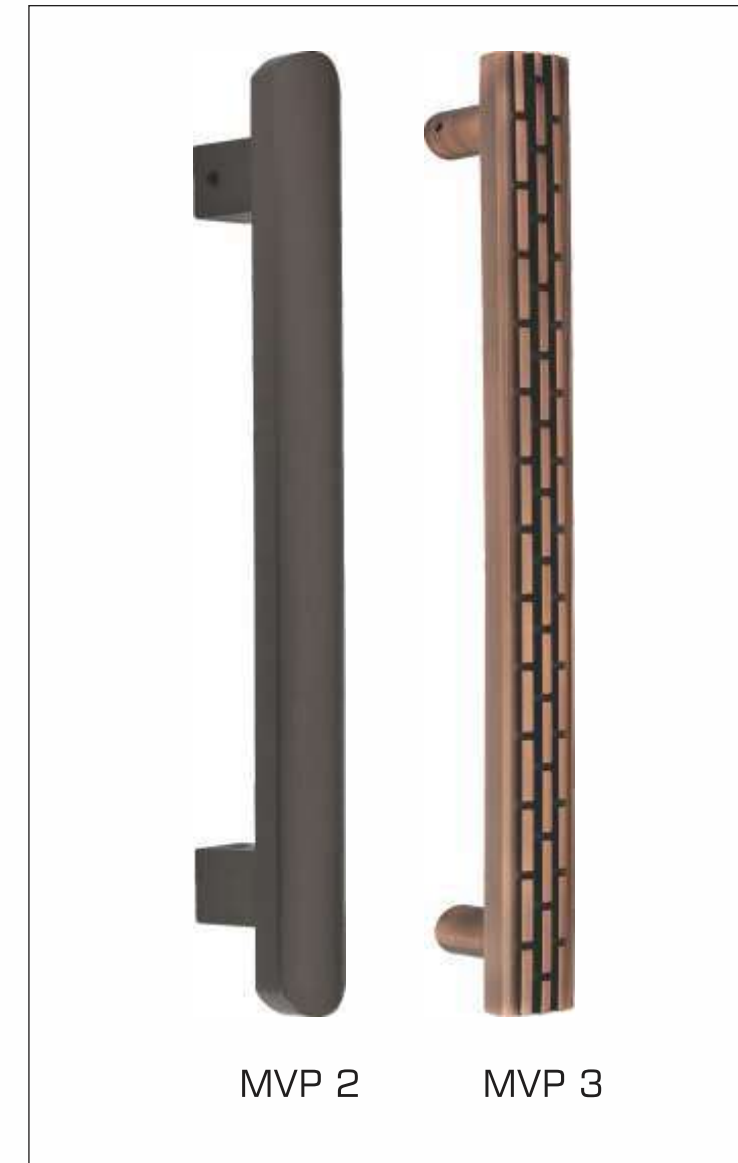

PULL HANDLES

MVP 24

CODE	A (mm)	B (mm)
MVP 241	250	275
MVP 242	300	325

MVP 25

MVP 26

MVP 27

CODE	A (mm)	B (mm)
MVP 272	300	325

MVP 1

CODE	A (mm)	B (mm)
MVP 11	150	175
MVP 12	200	225
MVP 13	250	275
MVP 14	300	325
MVP 15	450	475

Tapper series

CODE		A	B
MVP 2	MVP 3	(mm)	(mm)
MVP 21	MVP 31	200	250
MVP 22	MVP 32	250	300
MVP 23	MVP 33	300	350
MVP 24	MVP 34	450	500
MVP 25	MVP 35	600	650