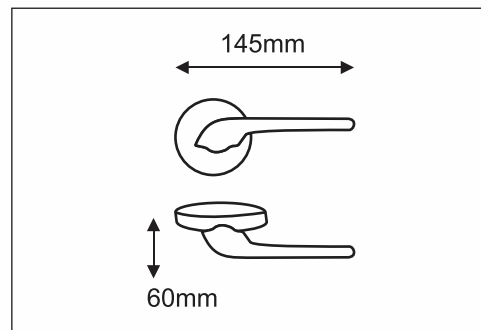

BINGO MVM017

VALENET MVM016

It's geometry is based on the modulation of a single oval section. as the handle bends by 90 degree, its gives body to image of lever.