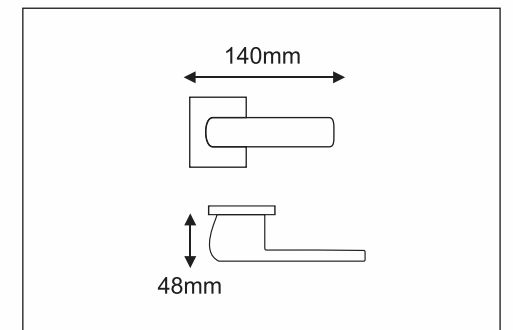

Available CY/KY Plate in 8"/10"

CLOUD MVM013

Antique Brass(AB)

Steel Satin Glossy(SS)

Black Gold(BCG)

Black Copper(BCC)

Available CY/KY Plate in 8"/10"

Attracted by the idea of creating a linear and seemingly sharp edge handle that in reality felt soft to grip, with imperceptibly curved surface and an ideal proportion of volumes in term of aesthetics and functionality.