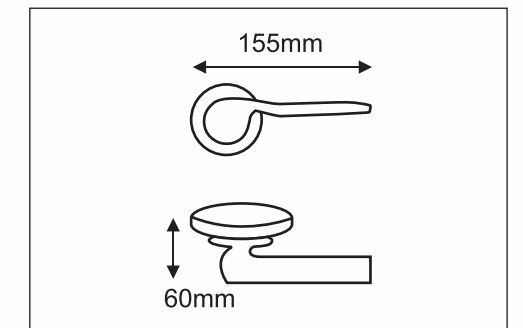

Steel Satin Matt(SSM)

Available CY/KY Plate in 8"/10"

Black Gold(BCG)

Copper Antique Glossy(CA)

Chrome Polish(CP)

The rectangular section of the grip combines comfortable grasping with slim, linear elegance.