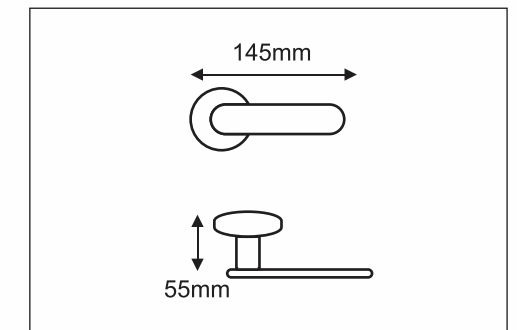

WAVE MVM012

The name says it all, WAVE means wing. took inspiration from the fantastic dynamic of flight to design a form that invites lightness. in our mind wave on door can be a sign of **FREEDOM**.

COIN MVM011