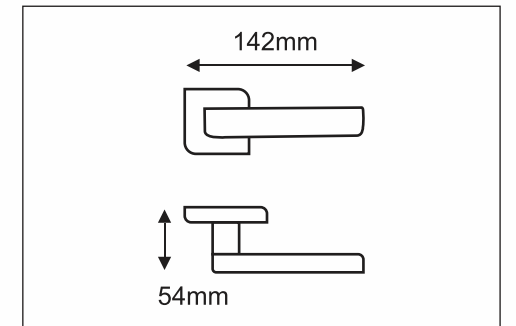

Available CY/KY Plate in 8"/10"

Landmark gateway to the country, Mumbai International Airport, that simultaneously celebrates india's rich and diverse cultural heritage inspires its mushrooming columns & the kaleidoscopic effect references the peacock, the national bird of india becomes our role model for our piece of art.