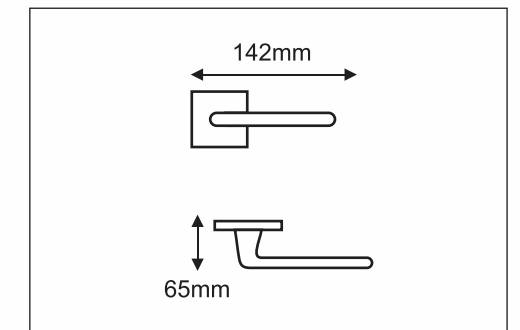

BRIGA MVM015

ARRETA MVM014