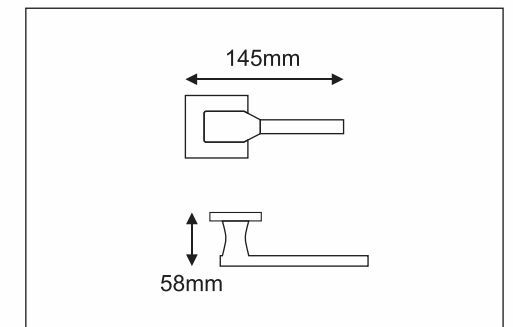

Ross Gold(RG)

Dark Chocolate(DC)

Black Matt(BCM)

Brass Polish Lacquer(BPL)

Available CY/KY Plate in 8"/10"

Wealth of visual possibilities that are now available, which make it easy to find the right look without sacrificing security or comfort.