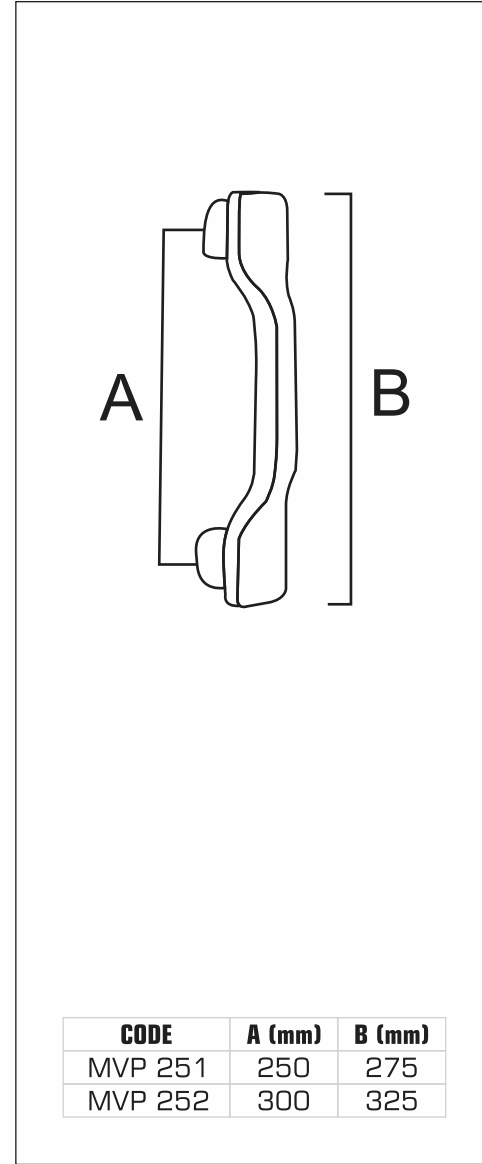

PULL HANDLES

MVP 24

CODE	A (mm)	B (mm)
MVP 241	250	275
MVP 242	300	325

MVP 25

MVP 26

MVP 27

CODE	A (mm)	B (mm)
MVP 272	300	325

MVP 1