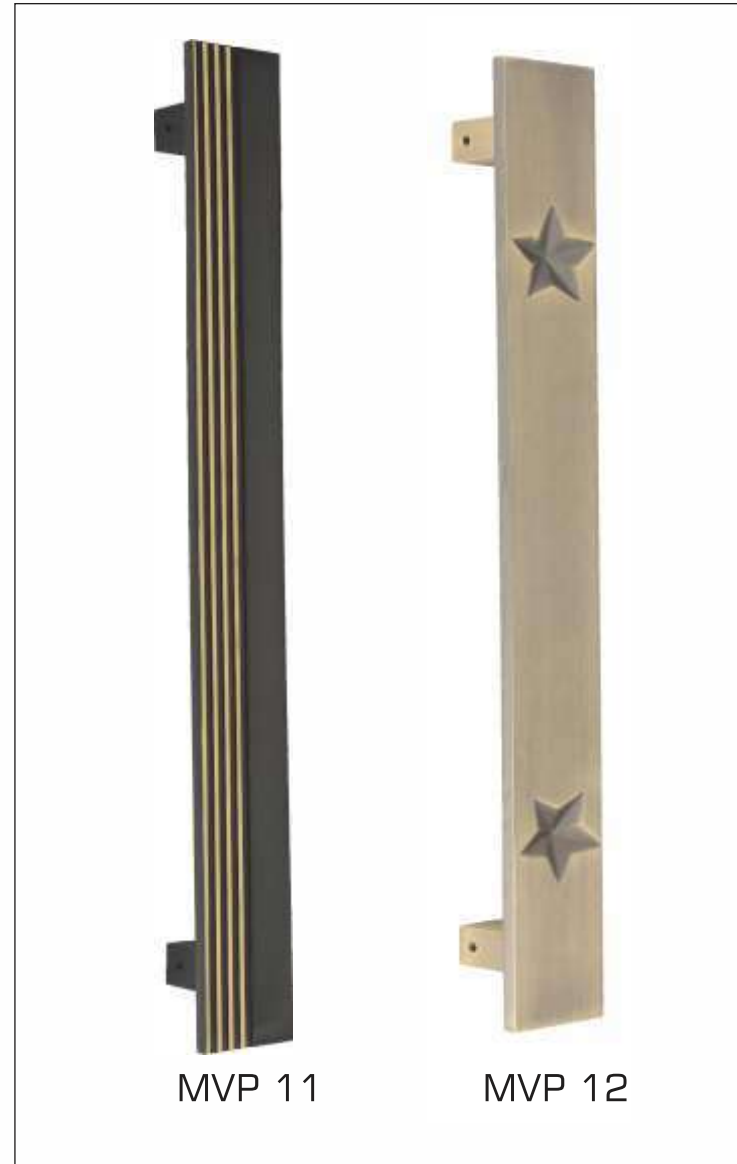

Square Series

MVP 9

MVP 10

Square Series

CODE		A	B
MVP 11	MVP 12	(mm)	(mm)
MVP 111	MVP 121	200	250
MVP 112	MVP 122	250	300
MVP 113	MVP 123	300	350
MVP 114	MVP 124	450	500
MVP 115	MVP 125	600	650

MVP 13

CABINET HANDLES