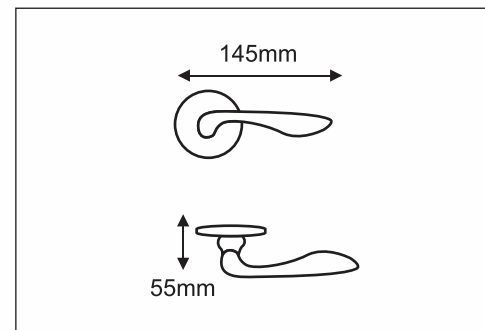

WAVE MVM012

Antique Brass(AB)

Steel Satin Matt(SS)

Black Gold(BCG)

Chrome Polish(CP)

Available CY/KY Plate in 8"/10"

The name says it all, WAVE means wing. took inspiration from the fantastic dynamic of flight to design a form that invites lightness. in our mind wave on door can be a sign of **FREEDOM**.