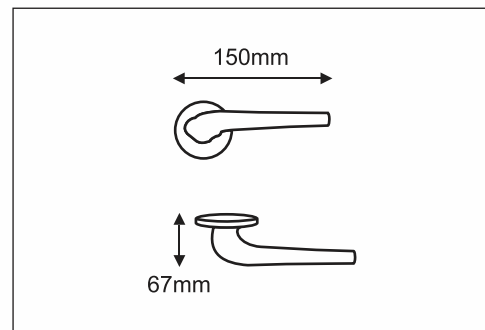

KELLY MVM006

FANO MVM004